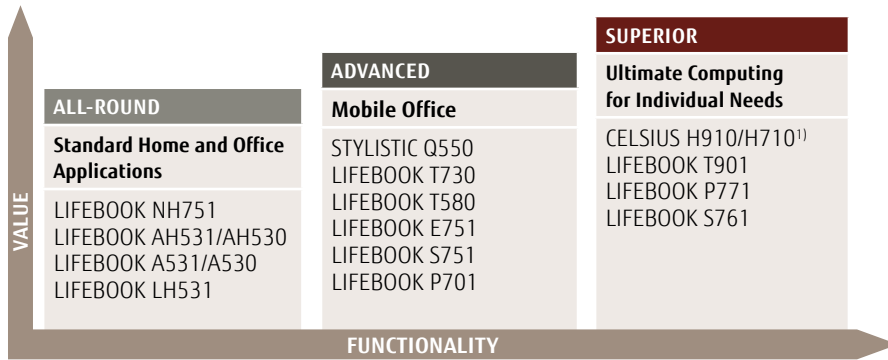

Mobility Opens New Horizons

Fujitsu Notebooks and Tablet PCs

SUPERIOR - Ultimate Computing for Individual Needs

LIFEBOOK T901 - 33.8 cm (13.3-inch) brilliant WXGA display with dual digitizer, the comfort of a traditional notebook combined with the versatility of a tablet PC

LIFEBOOK P771 - One of the smallest 30.7 cm (12.1-inch) notebook in style at just 1.4 kg

LIFEBOOK S761 - Light weight (from 1.66 kg) full performance notebook with a 33.8 cm (13.3-inch) display

ADVANCED - Mobile Office Applications

LIFEBOOK E751 - 39.6 cm (15.6-inch) notebook offering excellent performance and a full set of interfaces

LIFEBOOK S751 - 35.6 cm (14-inch) notebook offering the perfect balance of low weight and performance